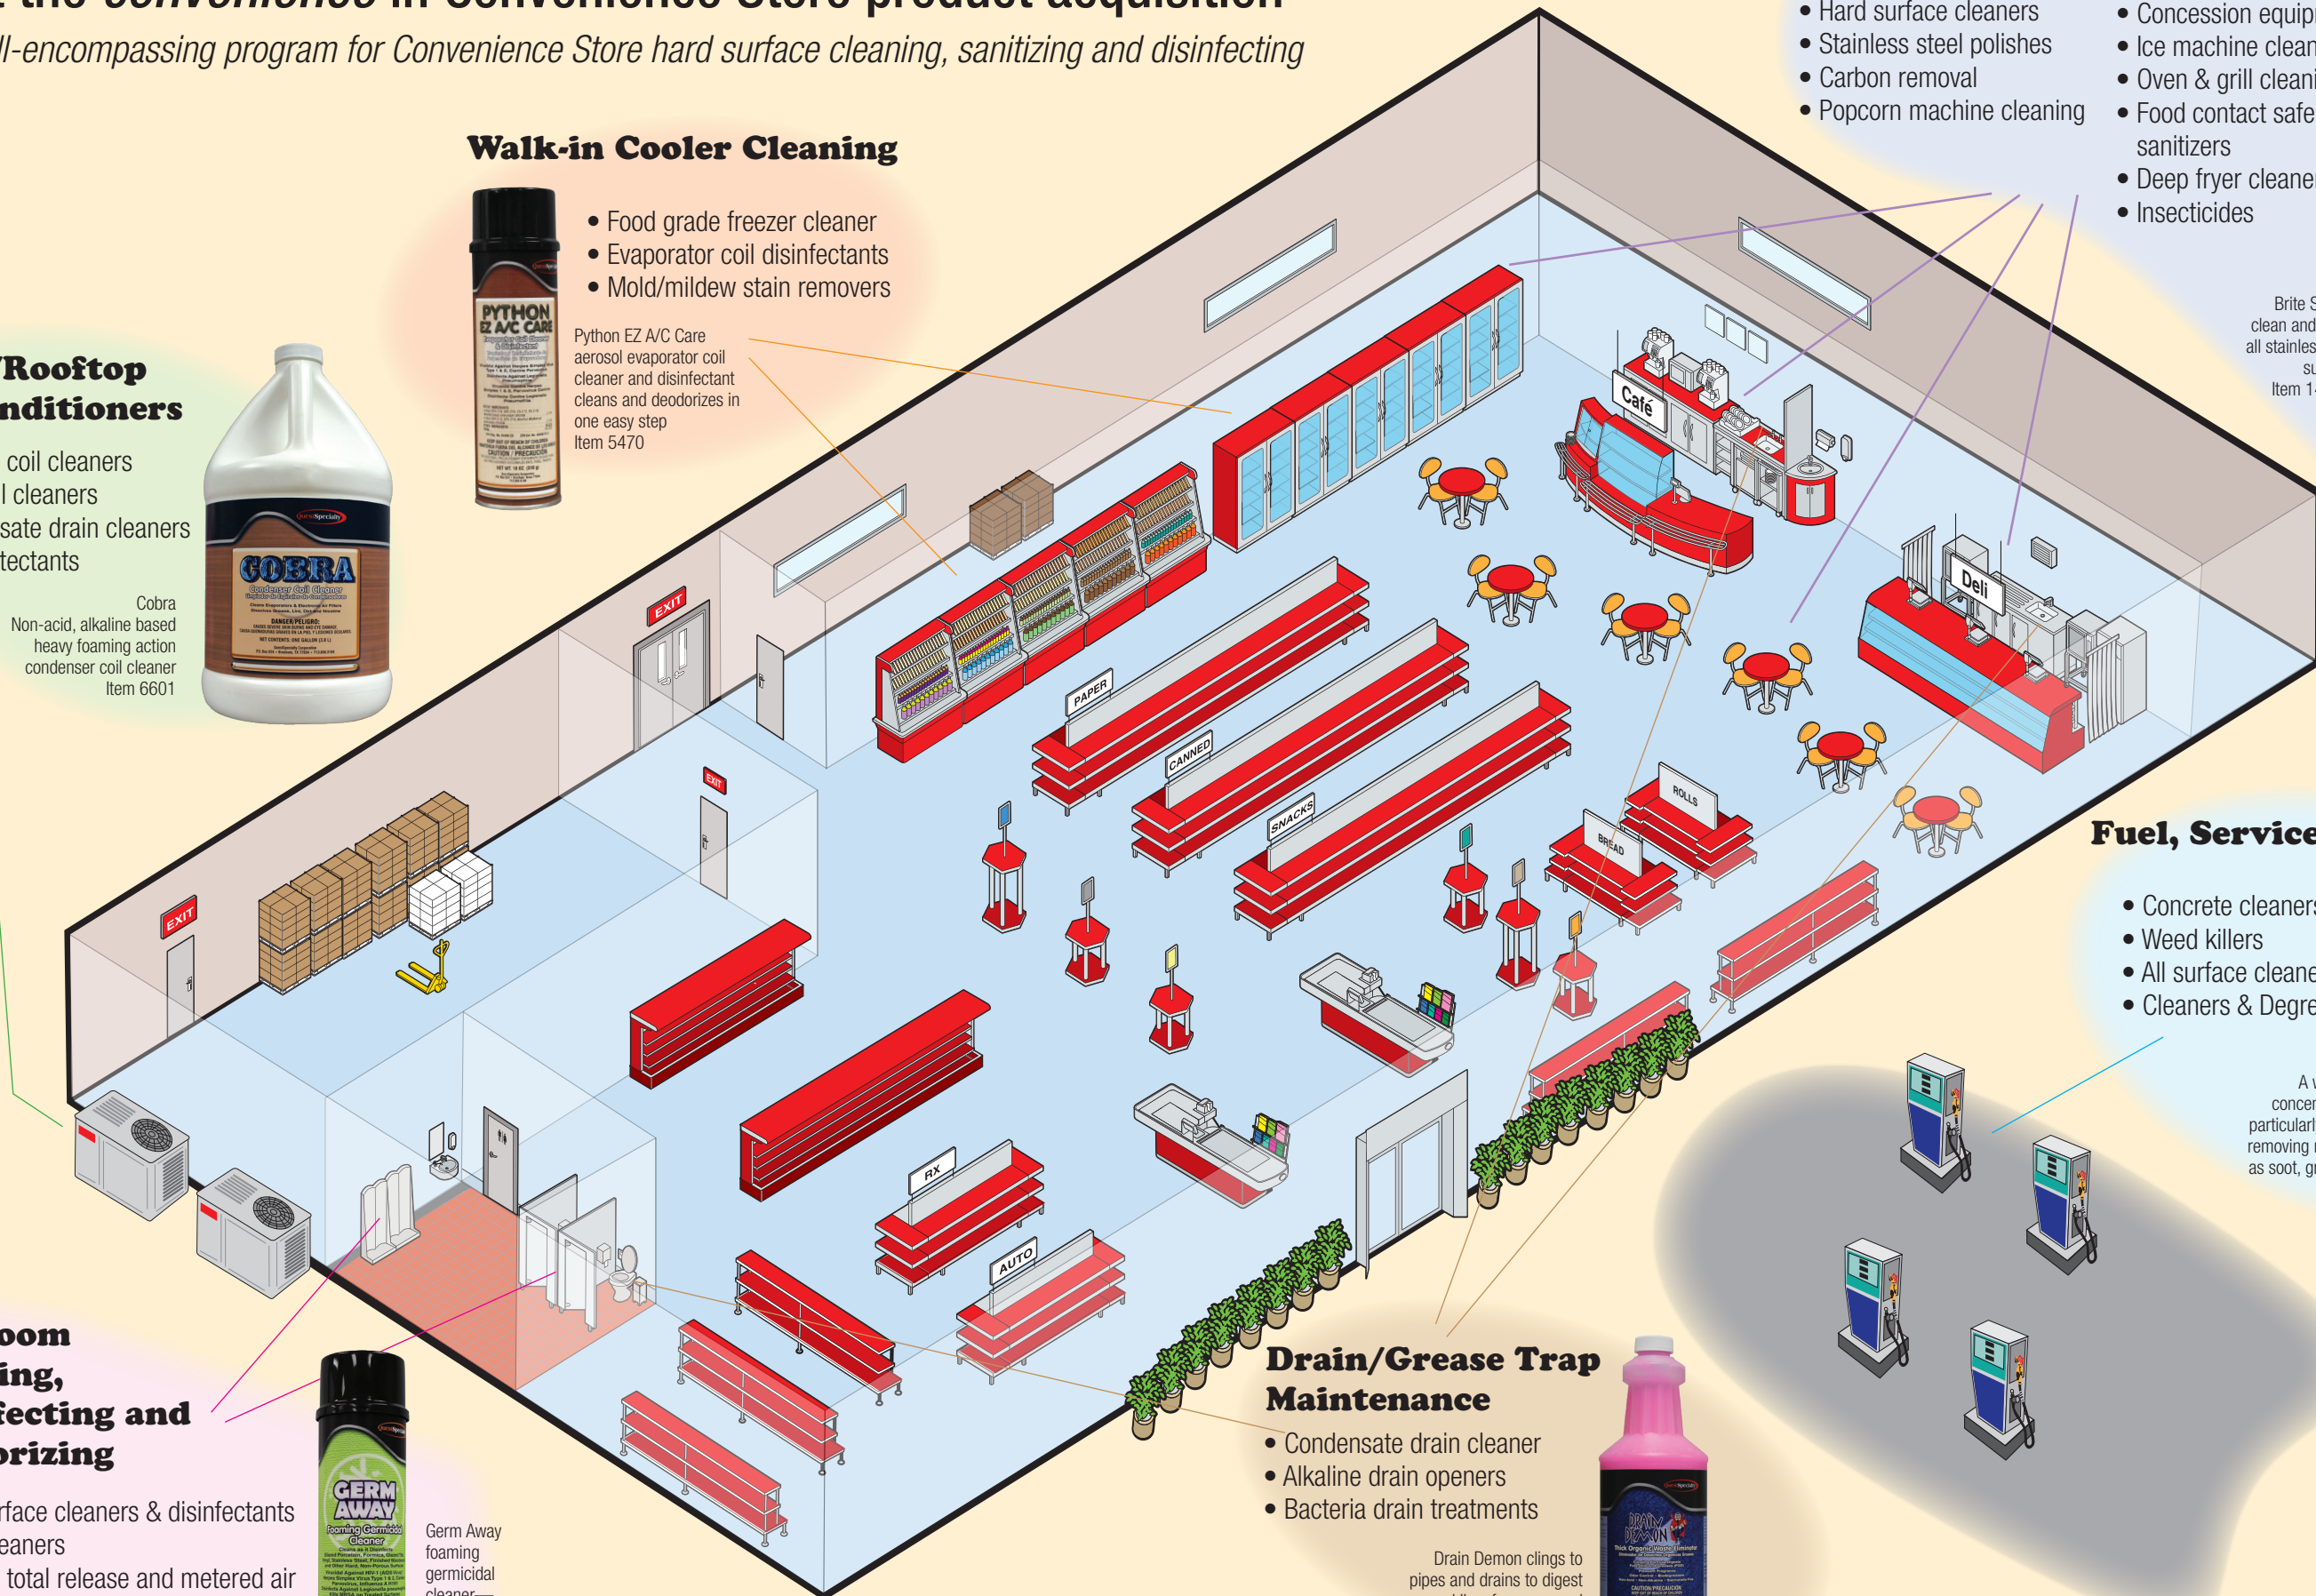

Put the *convenience* in Convenience Store product acquisition

An all-encompassing program for Convenience Store hard surface cleaning, sanitizing and disinfecting

Walk-in Cooler Cleaning

- Food grade freezer cleaner
- Evaporator coil disinfectants
- Mold/mildew stain removers

Fryer Puck® specifically formulated to clean fryers, and pressure cookers
Item 40116

Brite Shine™ clean and polish all stainless steel surfaces
Item 140406

Nu-View™ removes cooking oils, grease, sugar, starch & protein residues from all types of food equipment
Item 2031

Restroom Cleaning, Disinfecting and Deodorizing

- Hard surface cleaners & disinfectants
- Grout cleaners
- Dry, gel, total release and metered air fresheners
- Rust and calcium deposit removers

Germ Away foaming germicidal cleaner—safe on all hard surfaces
Item 2170

Drain/Grease Trap Maintenance

- Condensate drain cleaner
- Alkaline drain openers
- Bacteria drain treatments

Drain Demon clings to pipes and drains to digest and liquefy grease and organic waste
Item 2900